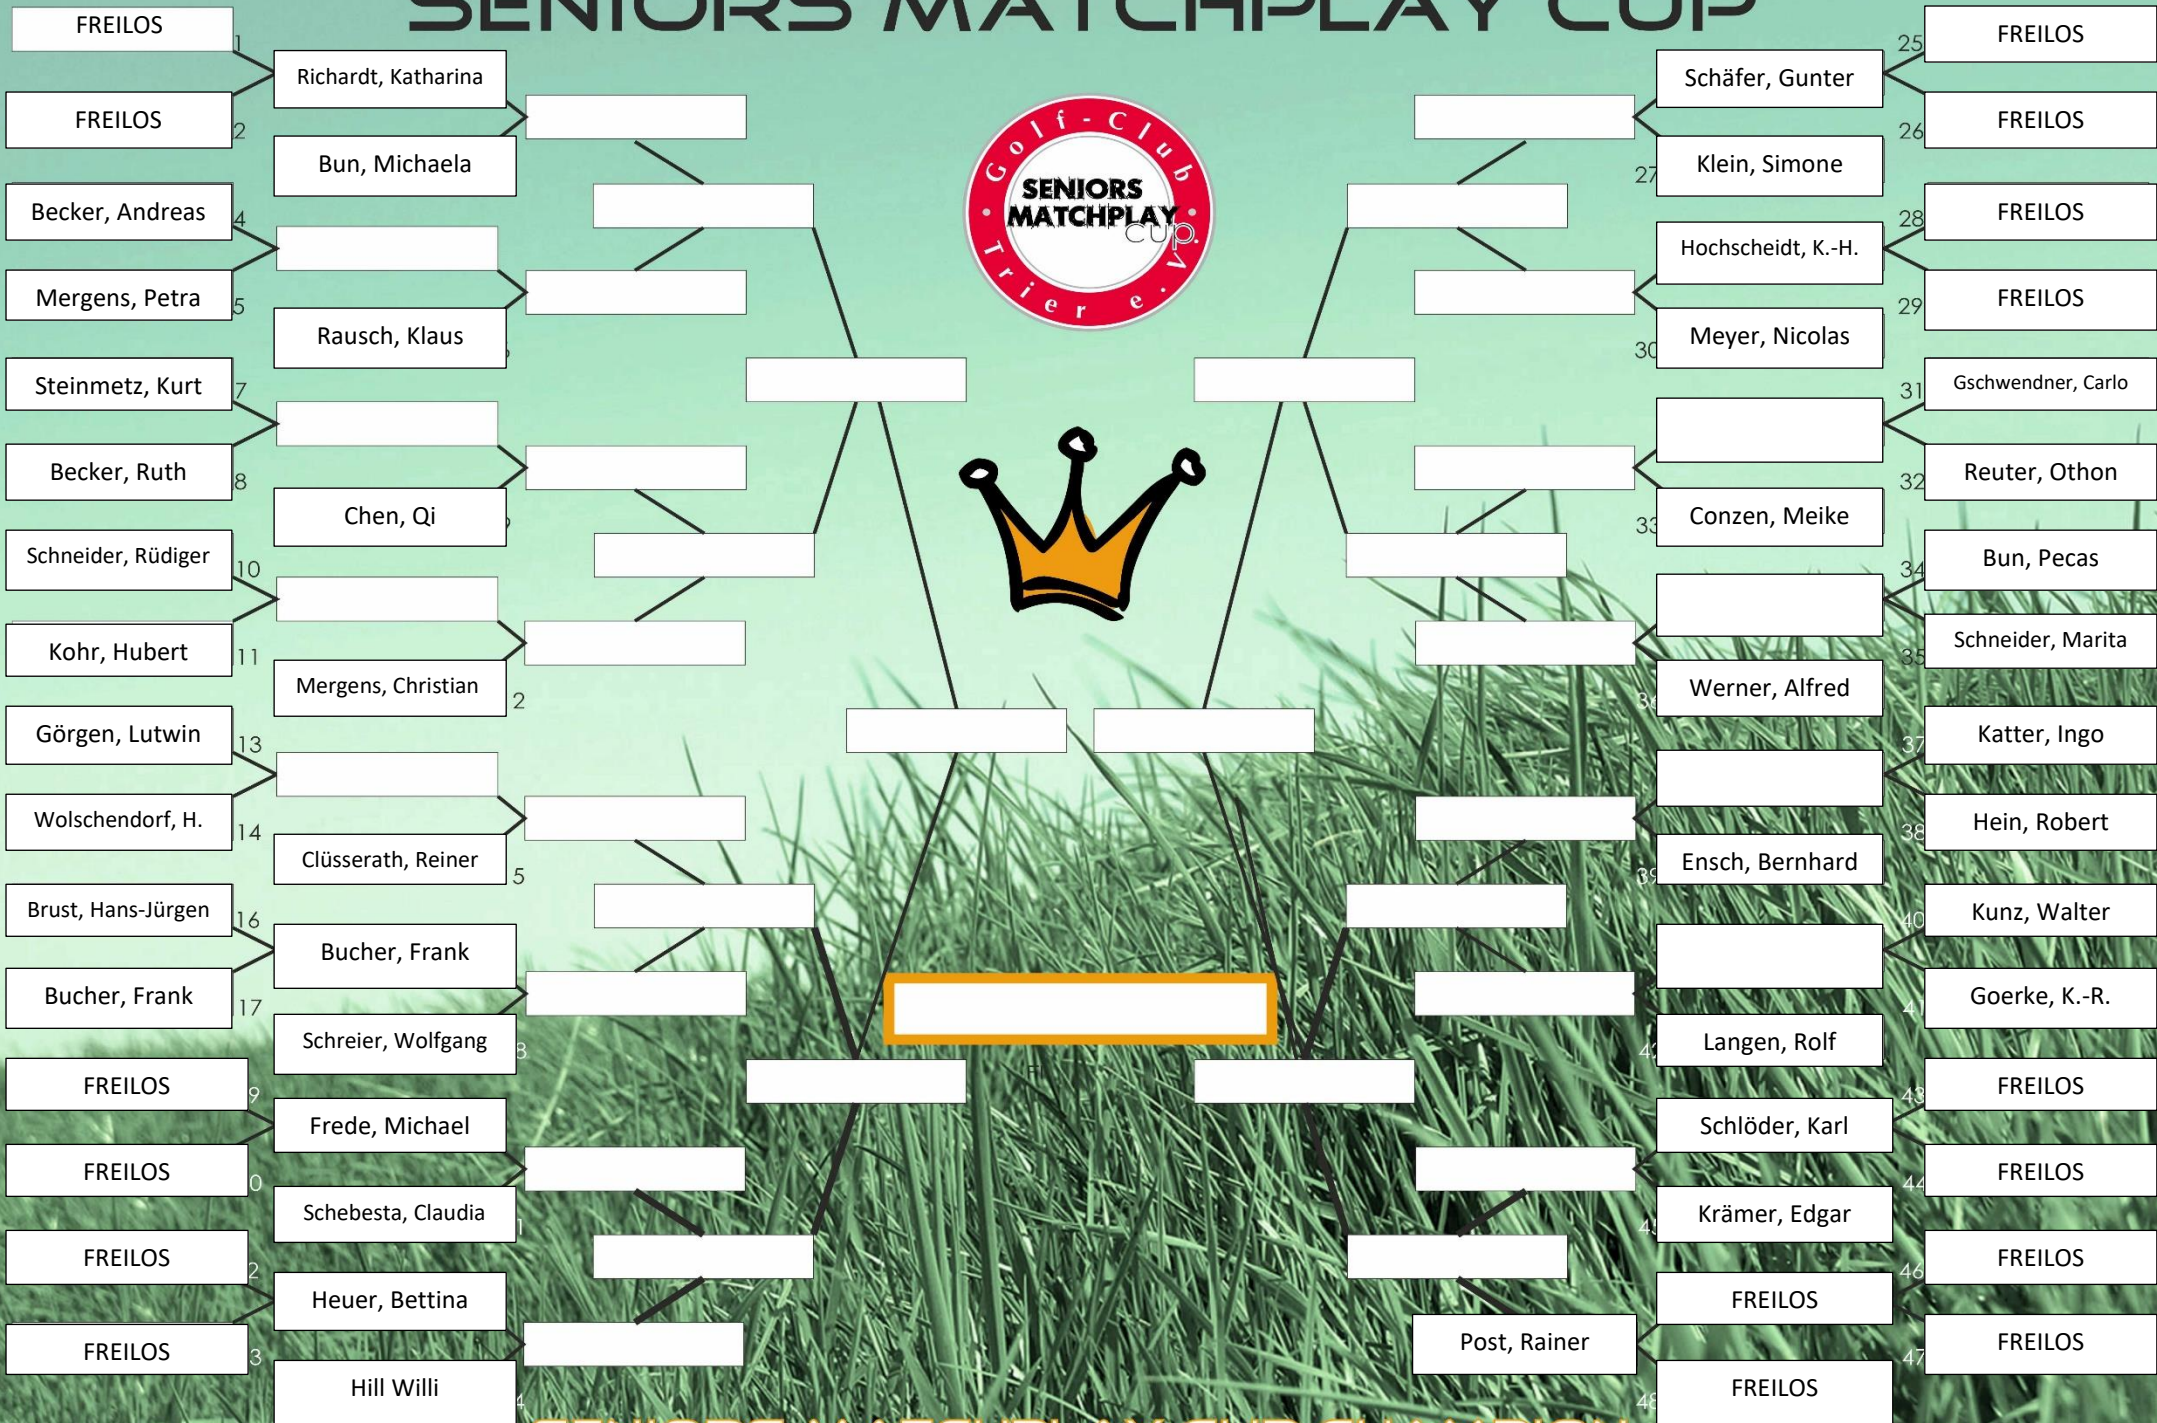

# SENIORS MATCHPLAY CUP

SENIORS MATCHPLAY CUP CHAMPION